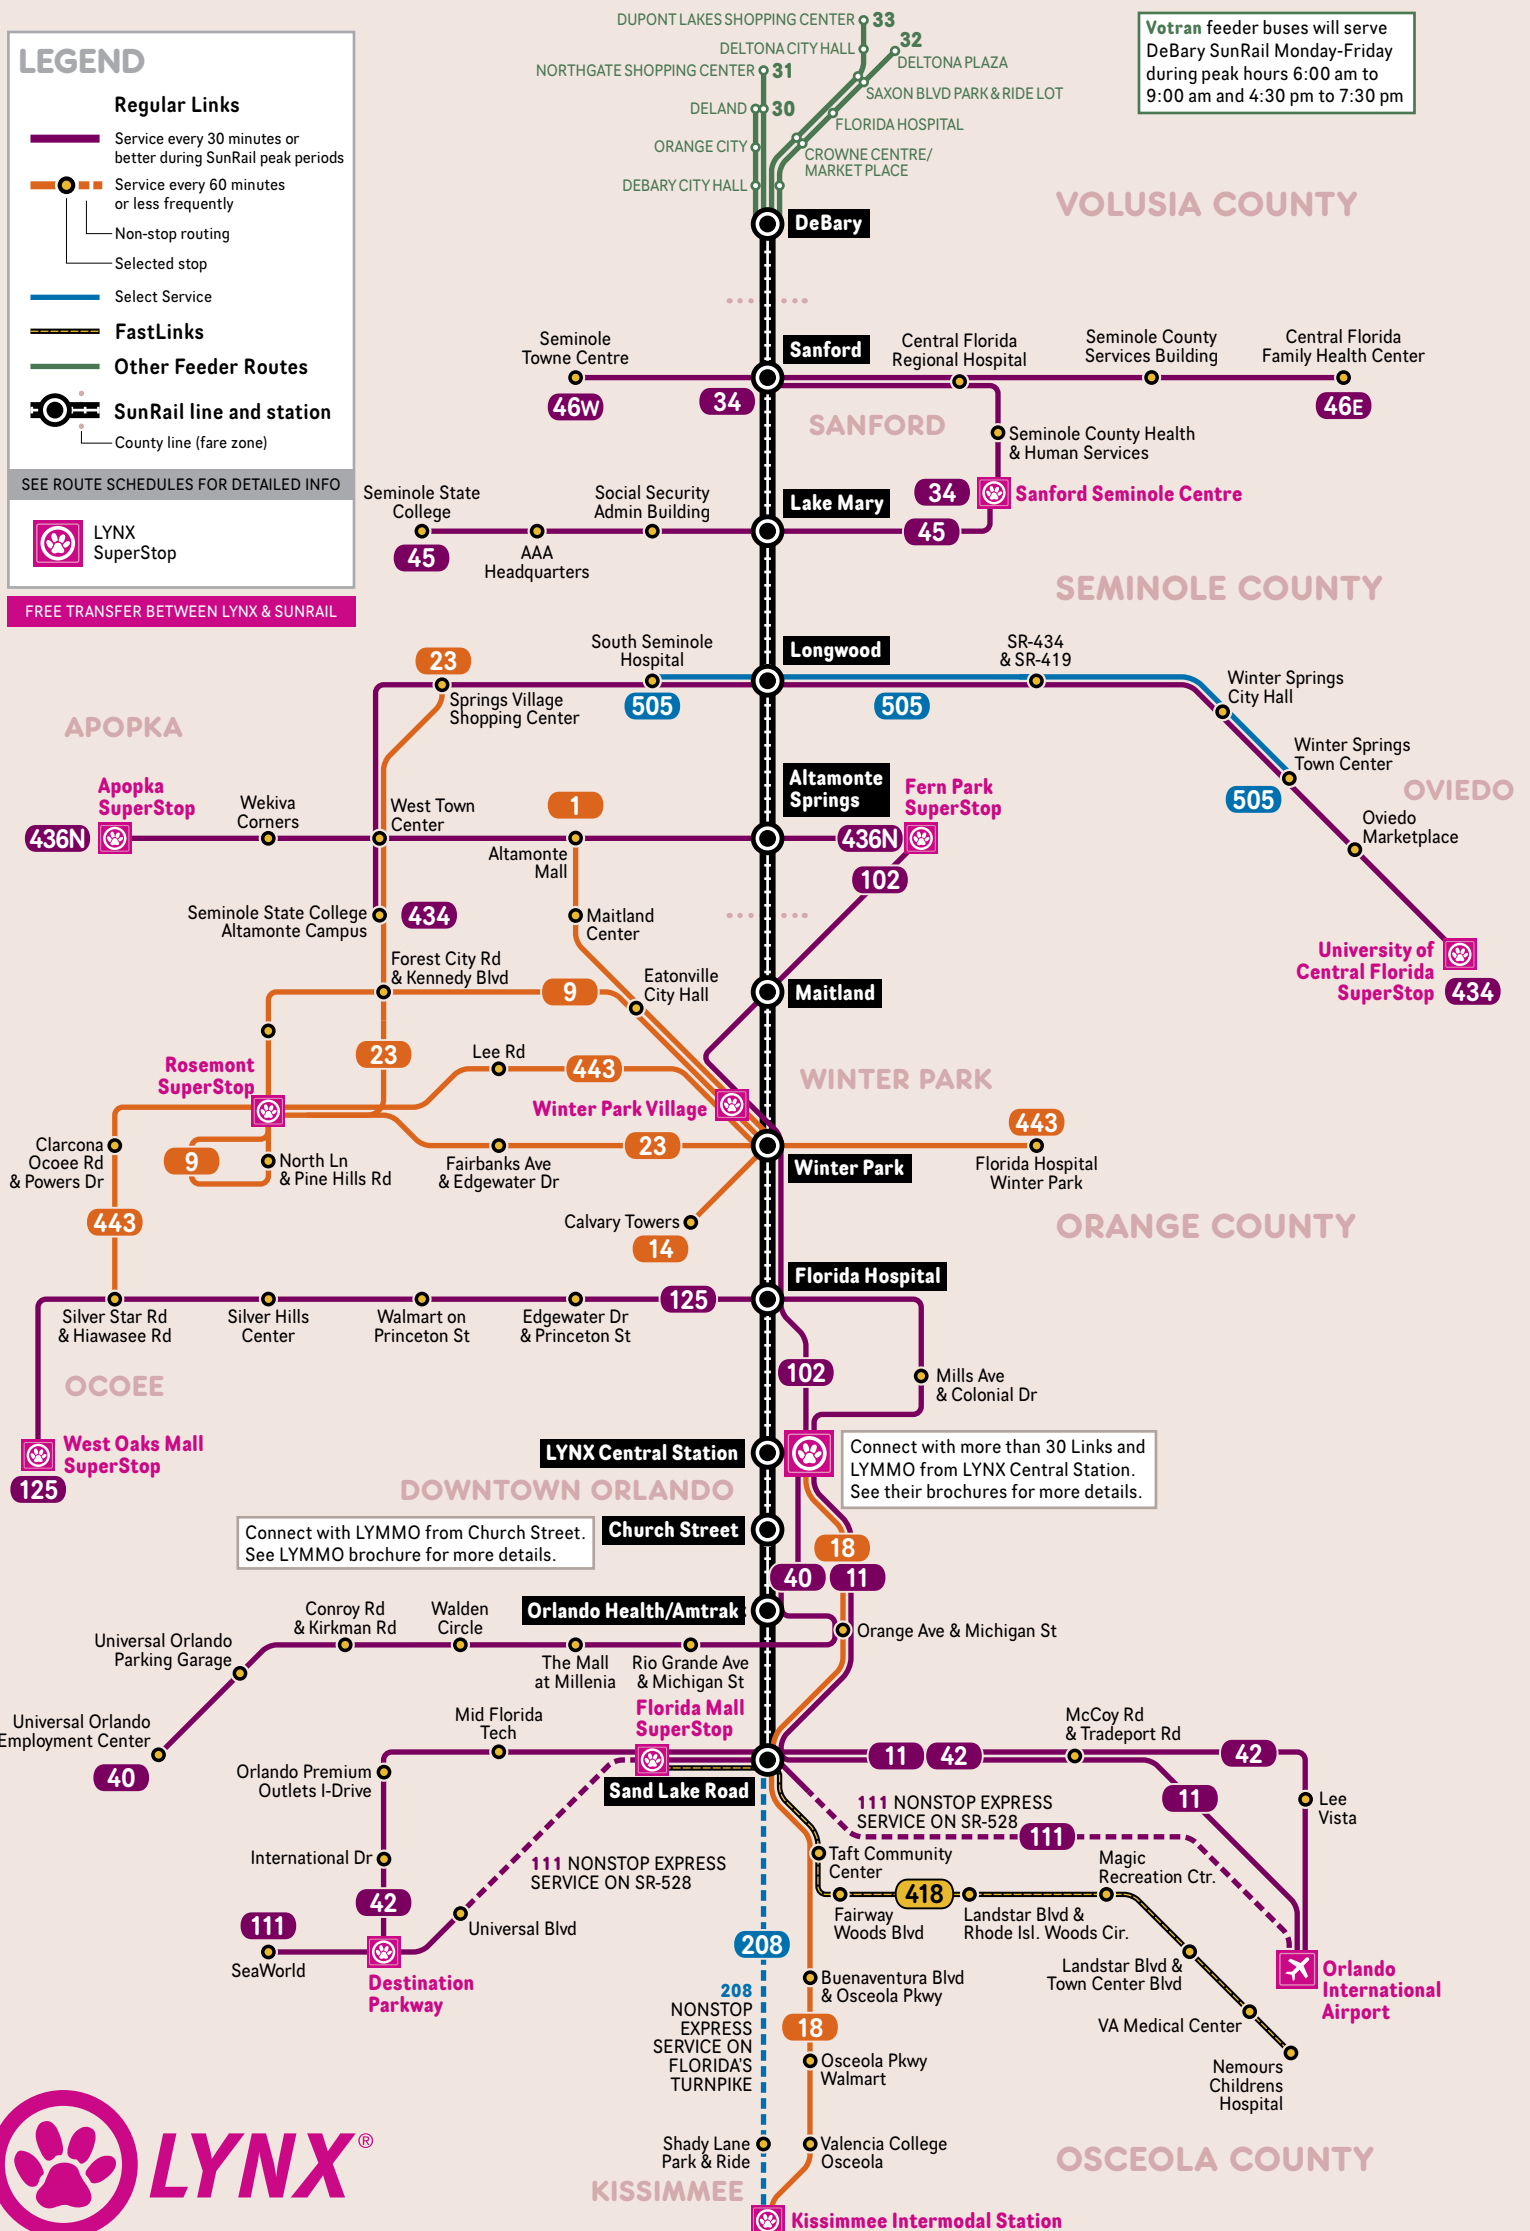

CONNECTING BUS SERVICE TO SUNRAIL STATIONS:

- Sanford
- Florida Hospital Health Village
- Lake Mary
- LYNX Central Station
- Longwood
- Church Street
- Altamonte Springs
- Orlando Health/Amtrak
- Maitland
- Sand Lake Road
- Winter Park

Effective: APRIL 2014

Other accessible formats available upon request

SUNRAIL CONNECTIONS

Schematic Map
Not to Scale

LEGEND

- Regular Links
 - Service every 30 minutes or better during SunRail peak periods
 - Service every 60 minutes or less frequently
 - Non-stop routing
 - Selected stop
- Select Service
- FastLinks
- Other Feeder Routes
- SunRail line and station
- County line (fare zone)

SEE ROUTE SCHEDULES FOR DETAILED INFO

LYNX SuperStop

FREE TRANSFER BETWEEN LYNX & SUNRAIL

LYNX SUNRAIL CONNECTIONS

To plan your trip or view full bus schedule visit golynx.com

EFFECTIVE APRIL 2014 - ALL BUS SERVICE FREQUENCIES ARE APPROXIMATE AND SUBJECT TO CHANGE

* SunRail peak service is generally 5:30 am – 8:30 am and 4:00 – 7:00 pm weekdays; however, times vary based on SunRail station location and direction of travel. Please check schedule information at www.SunRail.com prior to travel.